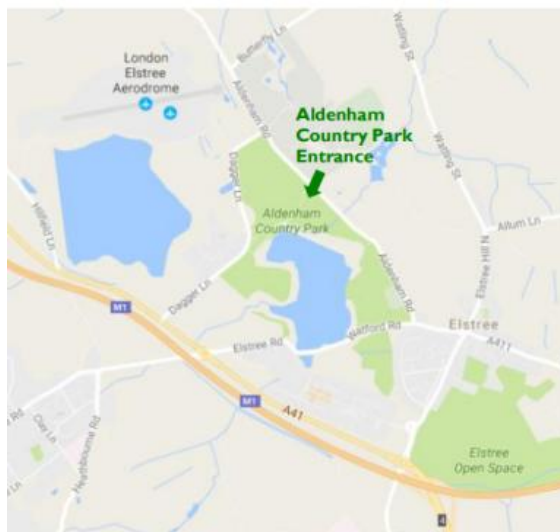

Find us

Aldenham Country Park, Aldenham Road, Elstree,
Hertfordshire, WD6 3BA

Directions: Drive via the A5, A41, A1 (M)
OR M1 (J5).

For all enquiries, or bookings, please contact the education team on 02089539602/0203 642 4588 or E: Martine@aldenhamcountrypark.co.uk